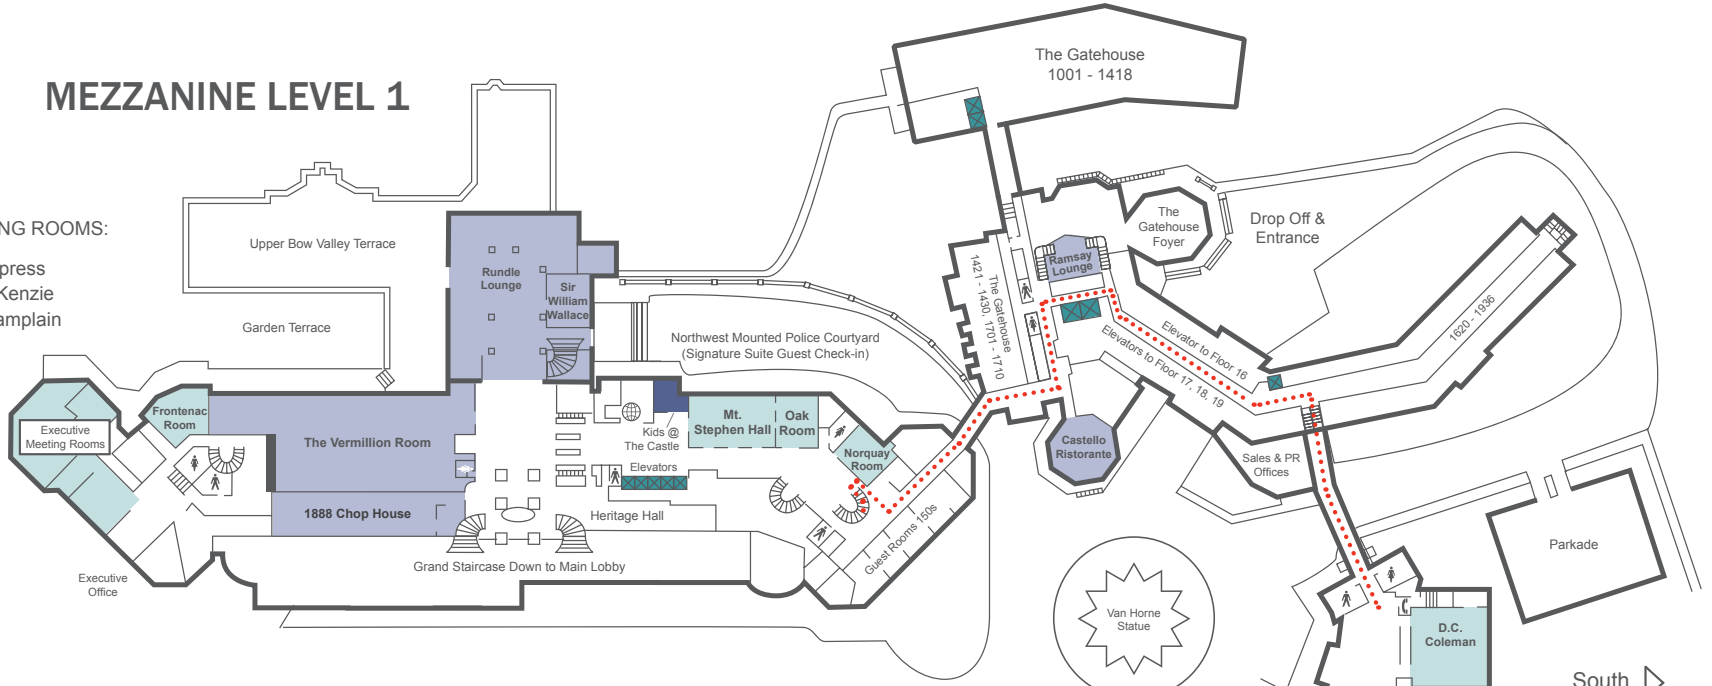

MEZZANINE LEVEL 1

EXECUTIVE MEETING ROOMS:

- Victoria
- Lacombe
- Palliser
- Princess
- Empress
- McKenzie
- Champlain

MEZZANINE LEVEL 2

CONFERENCE CENTRE

Guest Rooms 2501 - 2532

- Elevators
- Convention Facilities
- Dining & Lounges
- Shops & Boutiques
- Van Horne Trail to Conference Centre
- Complimentary Guest Computers