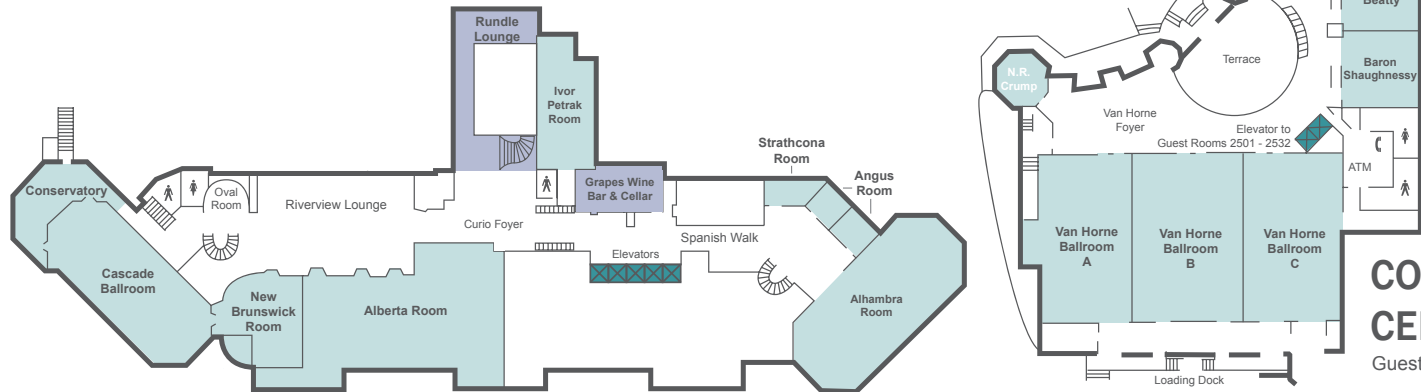

MEZZANINE LEVEL 1

EXECUTIVE MEETING ROOMS:

- Victoria
- Lacombe
- Palliser
- Princess
- Empress
- McKenzie
- Champlain

MEZZANINE LEVEL 2

CONFERENCE CENTRE

Guest Rooms 2501 - 2532

- Elevators
- Convention Facilities
- Dining & Lounges
- Shops & Boutiques
- Van Horne Trail to Conference Centre
- Complimentary Guest Computers